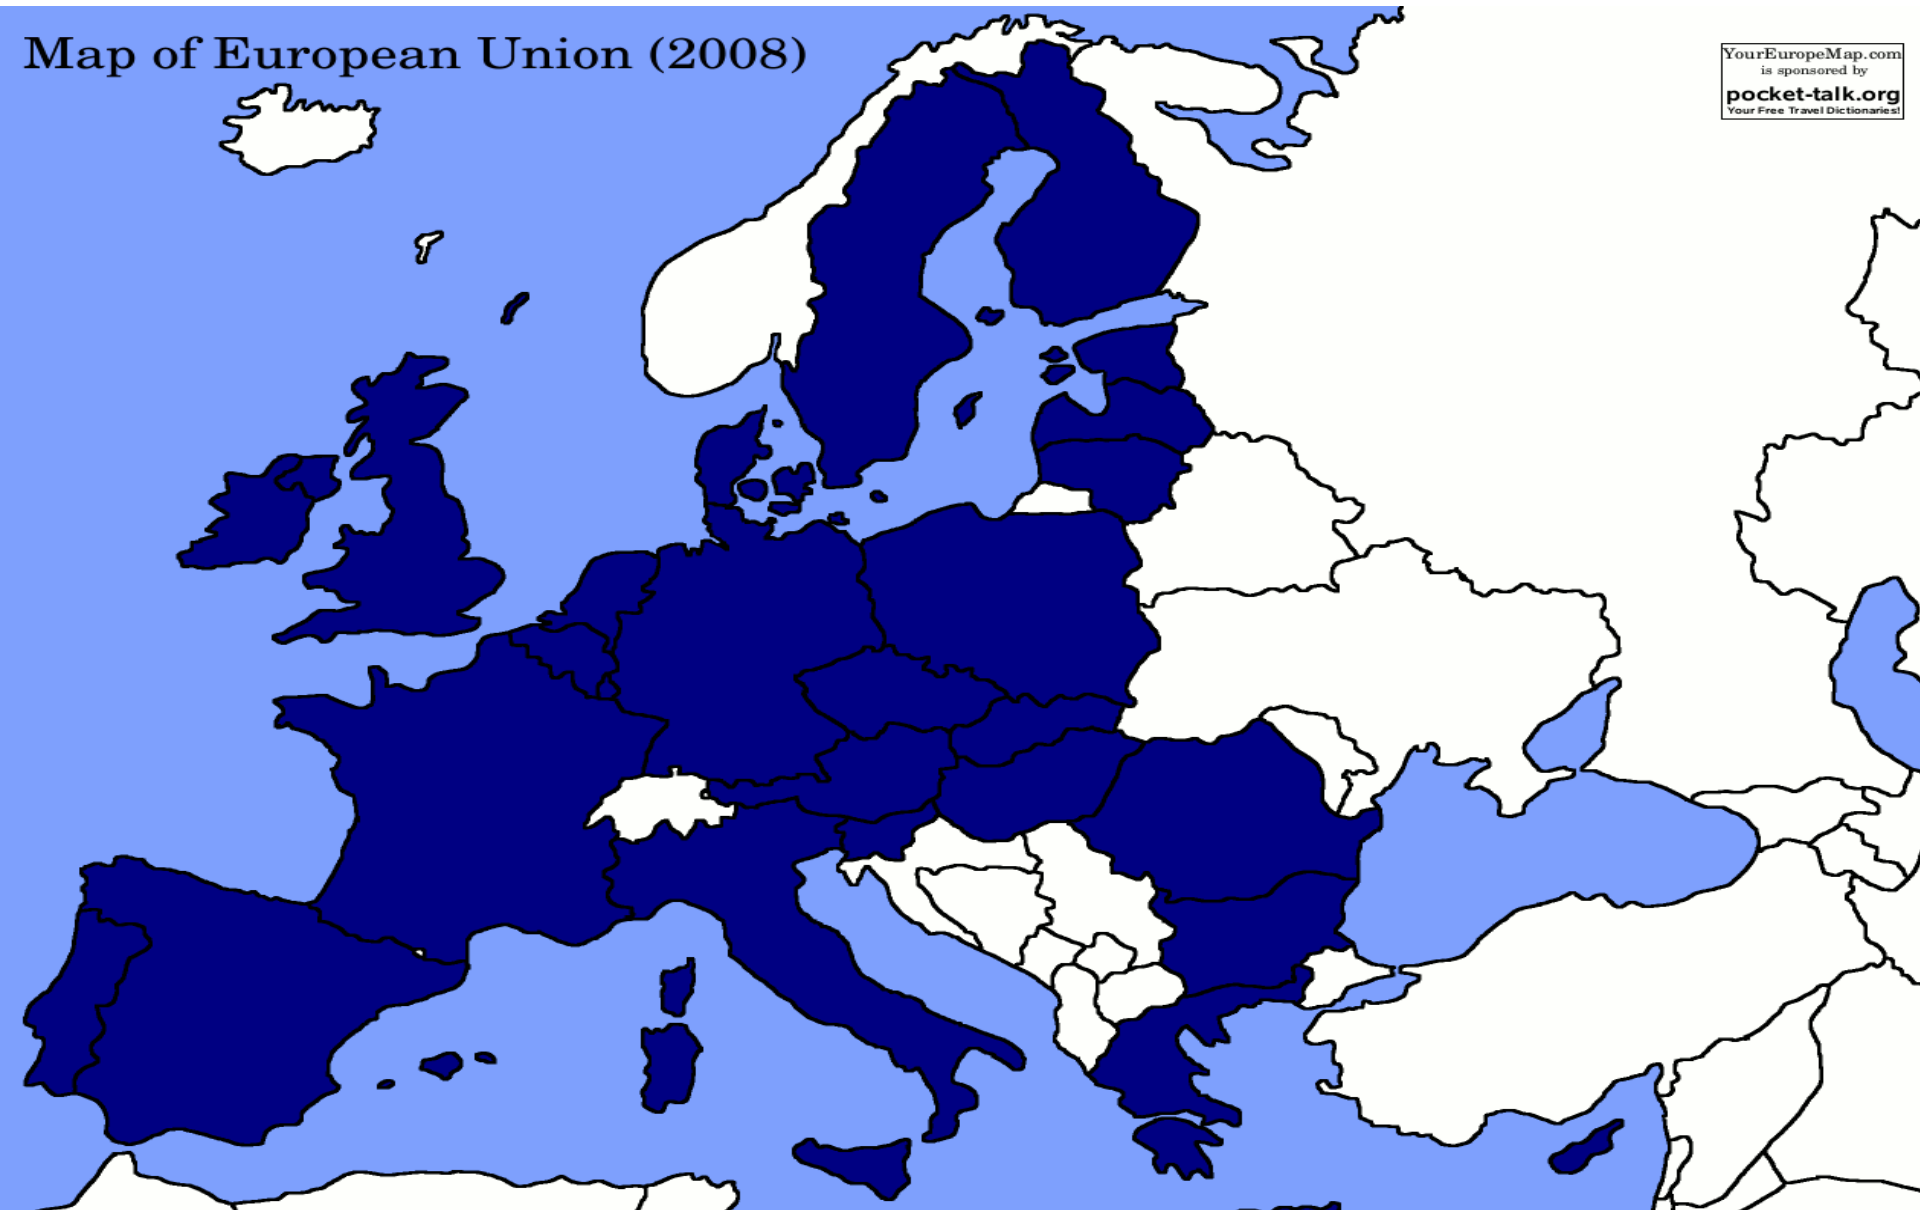

European Union

Map of European Union (2008)

YourEuropeMap.com
is sponsored by
pocket-talk.org
Your Free Travel Dictionaries!