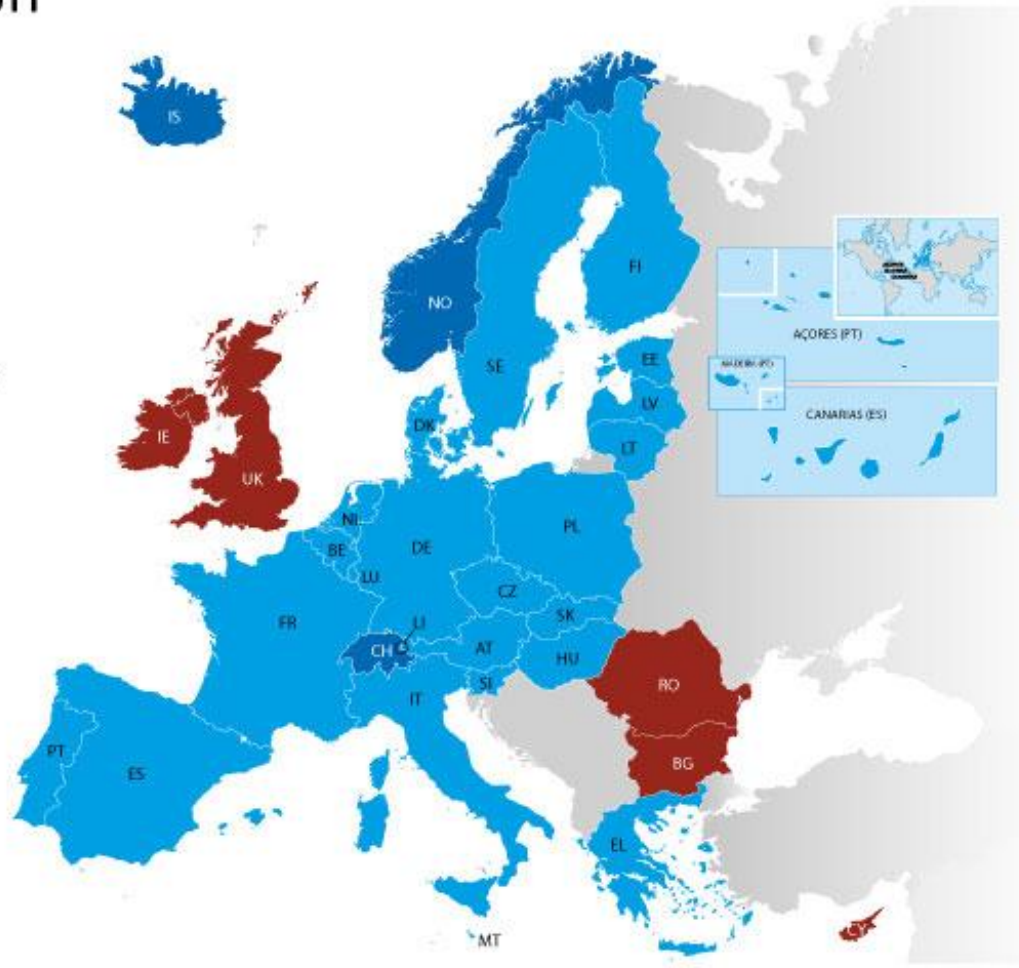

# Council of Europe

**Dark green:** ten original members

**Yellow:** observer at the Parliamentary Assembly

**Red:** official candidate

**Light green:** joined subsequently

**Orange:** observer at the Committee of Ministers

# European Union

Map of European Union (2008)

YourEuropeMap.com  
is sponsored by  
**pocket-talk.org**  
Your Free Travel Dictionaries!

# Schengen Area

## Schengen Area as of 19/12 2011

- EU Schengen States
- Non Schengen EU States
- Non-EU Schengen States

AT: Austria	IT: Italy
BE: Belgium	LI: Liechtenstein
BG: Bulgaria	LT: Lithuania
CH: Switzerland	LU: Luxembourg
CY: Cyprus	LV: Latvia
CZ: Czech Republic	MT: Malta
DE: Germany	NL: Netherlands
DK: Denmark	NO: Norway
EE: Estonia	PL: Poland
EL: Greece	PT: Portugal
ES: Spain	RO: Romania
FI: Finland	SE: Sweden
FR: France	SI: Slovenia
HU: Hungary	SK: Slovakia
IE: Ireland	UK: United Kingdom
IS: Iceland	